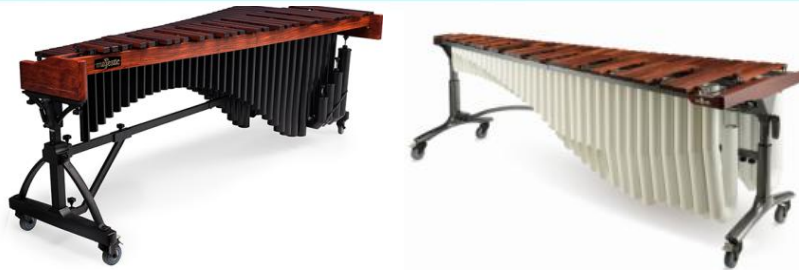

Comparison With M8650H

Specification	Model No.	Current	NEW!!
		M8650H	M850H
Bar	Octave	5	5
	Range	C2~C7	C2~C7
	Notes	61	61
	Bars	Rosewood	Rosewood
	Bars Widths	82-38mm (8 graduations)	76-41mm (9 graduations)
Frame	Material	All Wood Frame	Aluminum
	Design	Wood Frame	Modular Design
	Weight	55 Kg	30 Kg
Resonators	Tuning	1 Oct.	37 (3 Oct.)
Leg Assembly	Height Adjustment	Double side height adjustment	Single side height adjustment
	Height	90 ~ 107 cm	84.5 ~ 106 cm
others	Total Weight	163KG	111.5KG
	Total Length	297CM	259CM

Bar width is reduced, better playability

Easy to assemble and disassemble -> easily moving out of the practice room

Easy and quick tuning adjustment to environment

Easy and quick height adjustment

Lighter

Narrower