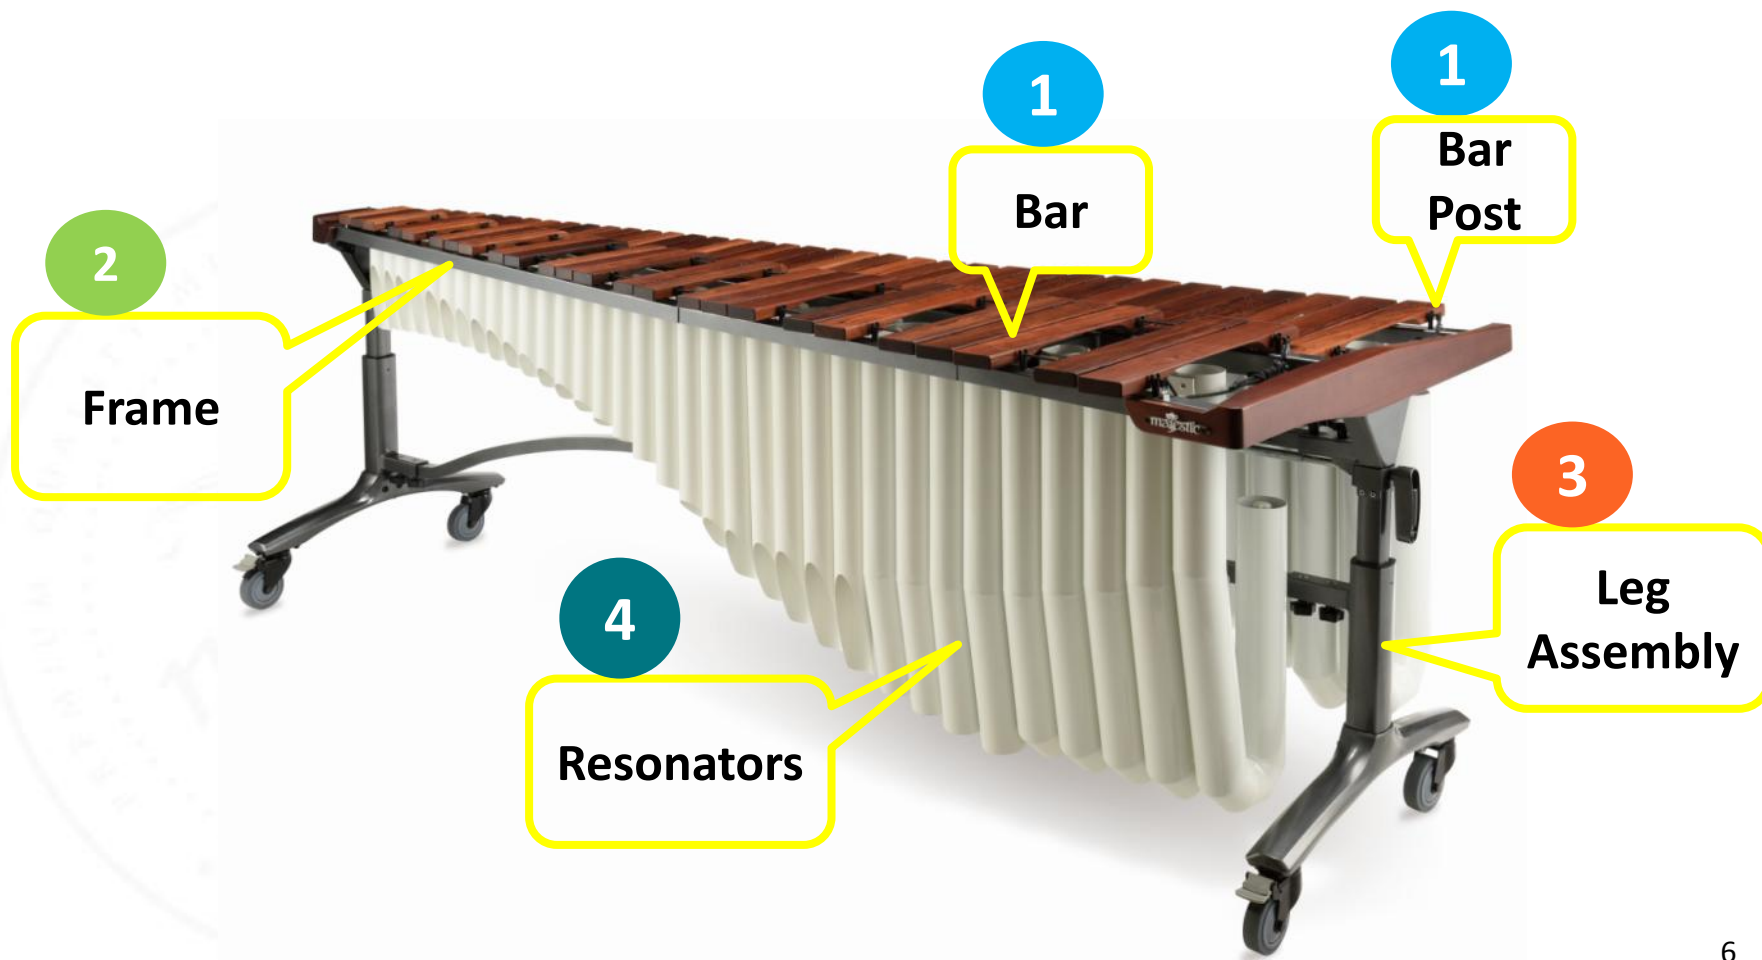

## Beyond Professional Players Expectation

- ✪✪ High mobility
- ✪✪ Visual impact on stage
- ✪✪ Single side height adjustment
- ✪✪ Unprecedented player feel
- ✪✪ Easy one person assembly

The **Majestic Reflection** Series Marimba not only fulfills the typical needs of performing professionals, but **EXCEEDS EXPECTATIONS** through unprecedented innovation.

# Features & Benefits

✦ Collaborating with internationally renowned percussionists, Majestic has created an instrument that is perfect in both form and function, pushing the envelope of marimba design to provide performers with a superior instrument and playing experience.

## Rack on Truss System with Modular Frame Design

- Central truss supports individual resonator sections and bar racks, revolutionizing instrument set-up.
- Facilitates easy passage through 30” doorways.
- Lightweight aluminum design reduces instrument weight for ease of transport.